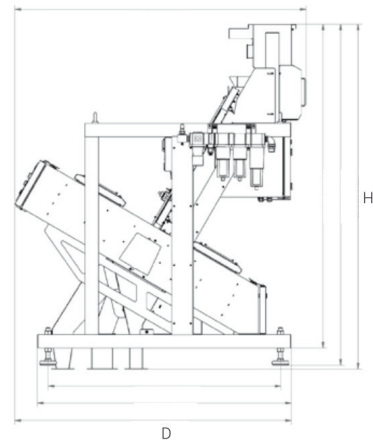

TCS LUX™ COMBINES SPEED AND ACCURACY for a wide variety of products.

Cameras

- RGB HD full color
- 24,000 scan lines per second (8,000 per line of color RGB / 4096 pixels)
- Two cameras per tray – dual side viewing front and back
- Resolution 0.07mm

Shape and Size Sorting

- Delta algorithms can be customized for specific requirements

TCS sorters can be remotely accessed and controlled from any smartphone, tablet or PC.

Technical Data

Model	LUX-1	LUX-2	LUX-3	LUX-4	LUX-5	LUX-6	LUX-7
Electrical	110 or 220 VAC 50 or 60 Hz single phase power 1.3 KW	110 or 220 VAC 50 or 60 Hz single phase power 1.5 KW	110 or 220 VAC 50 or 60 Hz single phase power 2.0 KW	110 or 220 VAC 50 or 60 Hz single phase power 2.5 KW	110 or 220 VAC 50 or 60 Hz single phase power 3.0 KW	110 or 220 VAC 50 or 60 Hz single phase power 3.5 KW	110 or 220 VAC 50 or 60 Hz single phase power 4.2 KW
Air	26 CFM @ 100 PSI 0.7m ³ /minute @ 7 Bar	52 CFM @ 100 PSI 1.4m ³ /minute @ 7 Bar	78 CFM @ 100 PSI 2.2m ³ /minute @ 7 Bar	104 CFM @ 100 PSI 2.9m ³ /minute @ 7 Bar	130 CFM @ 100 PSI 3.7m ³ /minute @ 7 Bar	156 CFM @ 100 PSI 4.4m ³ /minute @ 7 Bar	182 CFM @ 100 PSI 5.1m ³ /minute @ 7 Bar
Operating Temperature	32°F - 104°F 0°C - 40°C	32°F - 104°F 0°C - 40°C	32°F - 104°F 0°C - 40°C	32°F - 104°F 0°C - 40°C	32°F - 104°F 0°C - 40°C	32°F - 104°F 0°C - 40°C	32°F - 104°F 0°C - 40°C
Net Weight	500Kg / 1103Lbs	690Kg / 1522Lbs	880Kg / 1940Lbs	1050Kg / 2315Lbs	1150Kg / 2536Lbs	1270Kg / 2756Lbs	1430Kg / 3553Lbs
W - Width	930mm / 37in	1244mm / 49in	1558mm / 62in	1872mm / 74in	2186mm / 87in	2500mm / 99in	2814mm / 111in
D - Depth	1784mm / 71in	1784mm / 71in	1784mm / 71in	1784mm / 71in	1784mm / 71in	1784mm / 71in	1784mm / 71in
H - Height	2182mm / 86in	2182mm / 86in	2182mm / 86in	2182mm / 86in	2182mm / 86in	2182mm / 86in	2182mm / 86in