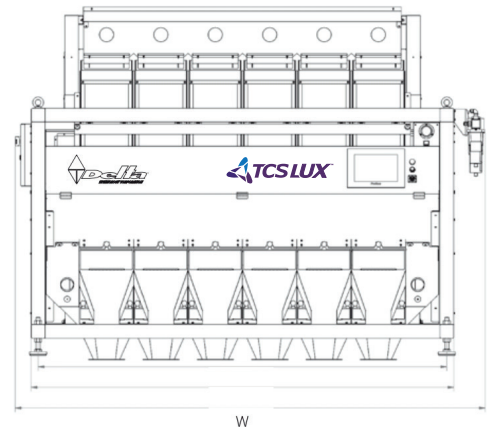

TCS LUX™ COMBINES SPEED AND ACCURACY for a wide variety of products.

Cameras

- RGB HD full color
- 24,000 scan lines per second (8,000 per line of color RGB / 4096 pixels)
- Two cameras per tray – dual side viewing front and back
- Resolution 0.07mm

Shape and Size Sorting

- Delta algorithms can be customized for specific requirements

TCS sorters can be remotely accessed and controlled from any smartphone, tablet or PC.

Technical Data

Model	LUX-1	LUX-2	LUX-3	LUX-4	LUX-5	LUX-6	LUX-7
Electrical	110 or 220 VAC 50 or 60 Hz single phase power 1.3 KW	110 or 220 VAC 50 or 60 Hz single phase power 1.5 KW	110 or 220 VAC 50 or 60 Hz single phase power 2.0 KW	110 or 220 VAC 50 or 60 Hz single phase power 2.5 KW	110 or 220 VAC 50 or 60 Hz single phase power 3.0 KW	110 or 220 VAC 50 or 60 Hz single phase power 3.5 KW	110 or 220 VAC 50 or 60 Hz single phase power 4.2 KW
Air	26 CFM @ 100 PSI 0.7m ³ /minute @ 7 Bar	52 CFM @ 100 PSI 1.4m ³ /minute @ 7 Bar	78 CFM @ 100 PSI 2.2m ³ /minute @ 7 Bar	104 CFM @ 100 PSI 2.9m ³ /minute @ 7 Bar	130 CFM @ 100 PSI 3.7m ³ /minute @ 7 Bar	156 CFM @ 100 PSI 4.4m ³ /minute @ 7 Bar	182 CFM @ 100 PSI 5.1m ³ /minute @ 7 Bar
Operating Temperature	32°F - 104°F 0°C - 40°C	32°F - 104°F 0°C - 40°C	32°F - 104°F 0°C - 40°C	32°F - 104°F 0°C - 40°C	32°F - 104°F 0°C - 40°C	32°F - 104°F 0°C - 40°C	32°F - 104°F 0°C - 40°C
Net Weight	500Kg / 1103Lbs	690Kg / 1522Lbs	880Kg / 1940Lbs	1050Kg / 2315Lbs	1150Kg / 2536Lbs	1270Kg / 2756Lbs	1430Kg / 3553Lbs
W - Width	930mm / 37in	1244mm / 49in	1558mm / 62in	1872mm / 74in	2186mm / 87in	2500mm / 99in	2814mm / 111in
D - Depth	1784mm / 71in	1784mm / 71in	1784mm / 71in	1784mm / 71in	1784mm / 71in	1784mm / 71in	1784mm / 71in
H - Height	2182mm / 86in	2182mm / 86in	2182mm / 86in	2182mm / 86in	2182mm / 86in	2182mm / 86in	2182mm / 86in

Available in these configurations to meet your throughput and resort requirements: 63, 126, 189, 252, 315, 378 and 441 channels.