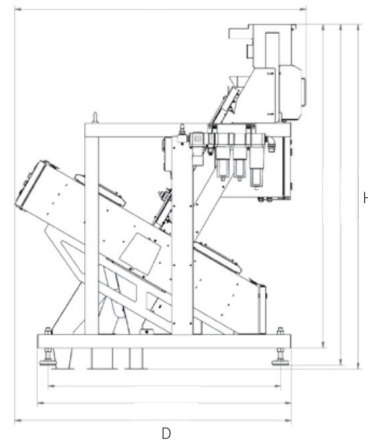

TCS LUX™ COMBINES SPEED AND ACCURACY for a wide variety of products.

Cameras

- RGB HD full color
- 24,000 scan lines per second (8,000 per line of color RGB / 4096 pixels)
- Two cameras per tray – dual side viewing front and back
- Resolution 0.07mm

Shape and Size Sorting

- Delta algorithms can be customized for specific requirements

TCS sorters can be remotely accessed and controlled from any smartphone, tablet or PC.

Technical Data

Model	LUX-1	LUX-2	LUX-3	LUX-4	LUX-5	LUX-6	LUX-7
Electrical	110 or 220 VAC 50 or 60 Hz single phase power 1.3 KW	110 or 220 VAC 50 or 60 Hz single phase power 1.5 KW	110 or 220 VAC 50 or 60 Hz single phase power 2.0 KW	110 or 220 VAC 50 or 60 Hz single phase power 2.5 KW	110 or 220 VAC 50 or 60 Hz single phase power 3.0 KW	110 or 220 VAC 50 or 60 Hz single phase power 3.5 KW	110 or 220 VAC 50 or 60 Hz single phase power 4.2 KW
Air	26 CFM @ 100 PSI 0.7m ³ /minute @ 7 Bar	52 CFM @ 100 PSI 1.4m ³ /minute @ 7 Bar	78 CFM @ 100 PSI 2.2m ³ /minute @ 7 Bar	104 CFM @ 100 PSI 2.9m ³ /minute @ 7 Bar	130 CFM @ 100 PSI 3.7m ³ /minute @ 7 Bar	156 CFM @ 100 PSI 4.4m ³ /minute @ 7 Bar	182 CFM @ 100 PSI 5.1m ³ /minute @ 7 Bar
Operating Temperature	32°F - 104°F 0°C - 40°C	32°F - 104°F 0°C - 40°C	32°F - 104°F 0°C - 40°C	32°F - 104°F 0°C - 40°C	32°F - 104°F 0°C - 40°C	32°F - 104°F 0°C - 40°C	32°F - 104°F 0°C - 40°C
Net Weight	500Kg / 1103Lbs	690Kg / 1522Lbs	880Kg / 1940Lbs	1050Kg / 2315Lbs	1150Kg / 2536Lbs	1270Kg / 2756Lbs	1430Kg / 3553Lbs
W - Width	930mm / 37in	1244mm / 49in	1558mm / 62in	1872mm / 74in	2186mm / 87in	2500mm / 99in	2814mm / 111in
D - Depth	1784mm / 71in	1784mm / 71in	1784mm / 71in	1784mm / 71in	1784mm / 71in	1784mm / 71in	1784mm / 71in
H - Height	2182mm / 86in	2182mm / 86in	2182mm / 86in	2182mm / 86in	2182mm / 86in	2182mm / 86in	2182mm / 86in